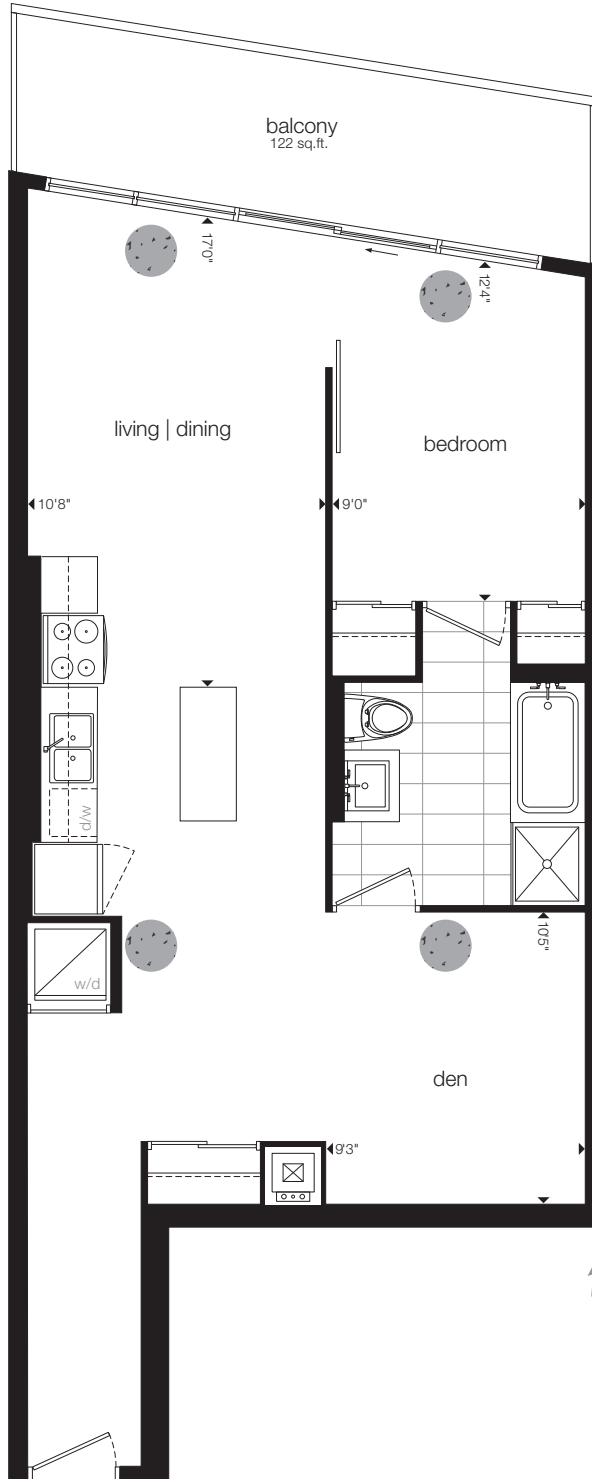

thegehry
one bedroom + den

787 sq.ft.

618 | 718 | 814 | 915 | 1015
1115 | 1213 | 1313 | 1413

122 sq.ft. terrace
909 sq.ft.total

FRANK GEHRY 1930-PRESENT :: Gehry has become the celebrity architect of the 21st Century and approaches "each building as a sculptural object, a spatial container, a space with light and air, a response to context and appropriateness of feeling and spirit." Gehry takes this point of view along with his ideal of architecture as art to create his renowned free flowing structures. This approach to design translates to his influential furniture design utilizing "easy edges" and "experimental edges," which is realized in the Wiggle chair.

levels 6-7

level 8

levels 9-11

levels 12-14