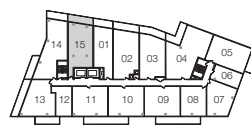

thegehry
one bedroom + den

787 sq.ft.

618 | 718 | 814 | 915 | 1015
1115 | 1213 | 1313 | 1413

122 sq.ft. terrace
909 sq.ft.total

FRANK GEHRY 1930-PRESENT :: Gehry has become the celebrity architect of the 21st Century and approaches "each building as a sculptural object, a spatial container, a space with light and air, a response to context and appropriateness of feeling and spirit." Gehry takes this point of view along with his ideal of architecture as art to create his renowned free flowing structures. This approach to design translates to his influential furniture design utilizing "easy edges" and "experimental edges," which is realized in the Wiggle chair.

levels 6-7

level 8

levels 9-11

levels 12-14