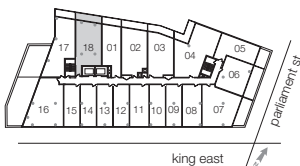

thegehry
one bedroom + den

787 sq.ft.

618 | 718 | 814 | 915 | 1015
1115 | 1213 | 1313 | 1413

122 sq.ft. terrace
909 sq.ft.total

FRANK GEHRY 1930-PRESENT :: Gehry has become the celebrity architect of the 21st Century and approaches "each building as a sculptural object, a spatial container, a space with light and air, a response to context and appropriateness of feeling and spirit." Gehry takes this point of view along with his ideal of architecture as art to create his renowned free flowing structures. This approach to design translates to his influential furniture design utilizing "easy edges" and "experimental edges," which is realized in the Wiggle chair.

levels 6-7

level 8

levels 9-11

levels 12-14